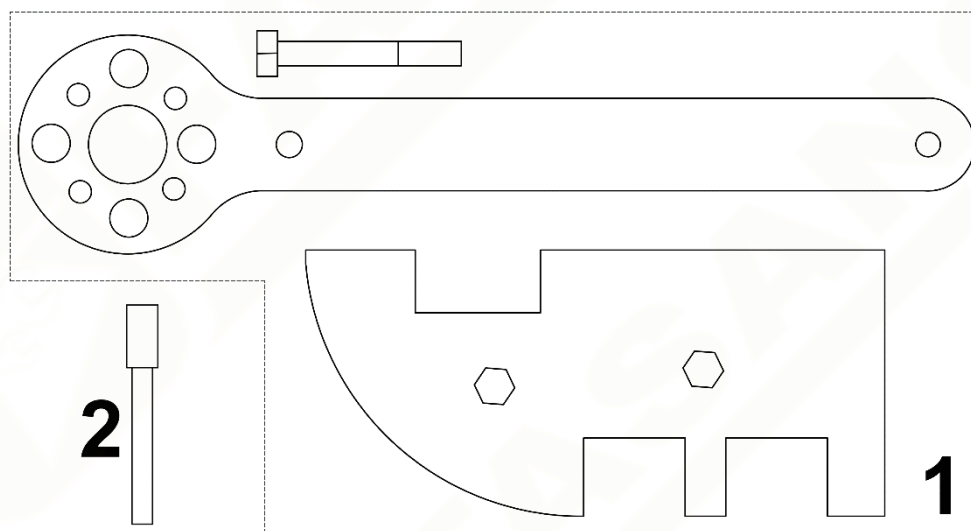

CONTENT: special tools

REF.	FASANO TOOLS	OEM CODE	DESCRIPTION / USE
1	FG 192/VO3-1	999 7495	Crankshaft pulley locking tool
2	FG 192/FO24-21	999 7233	High pressure fuel pump sprocket locking tool

APPLICATIONS